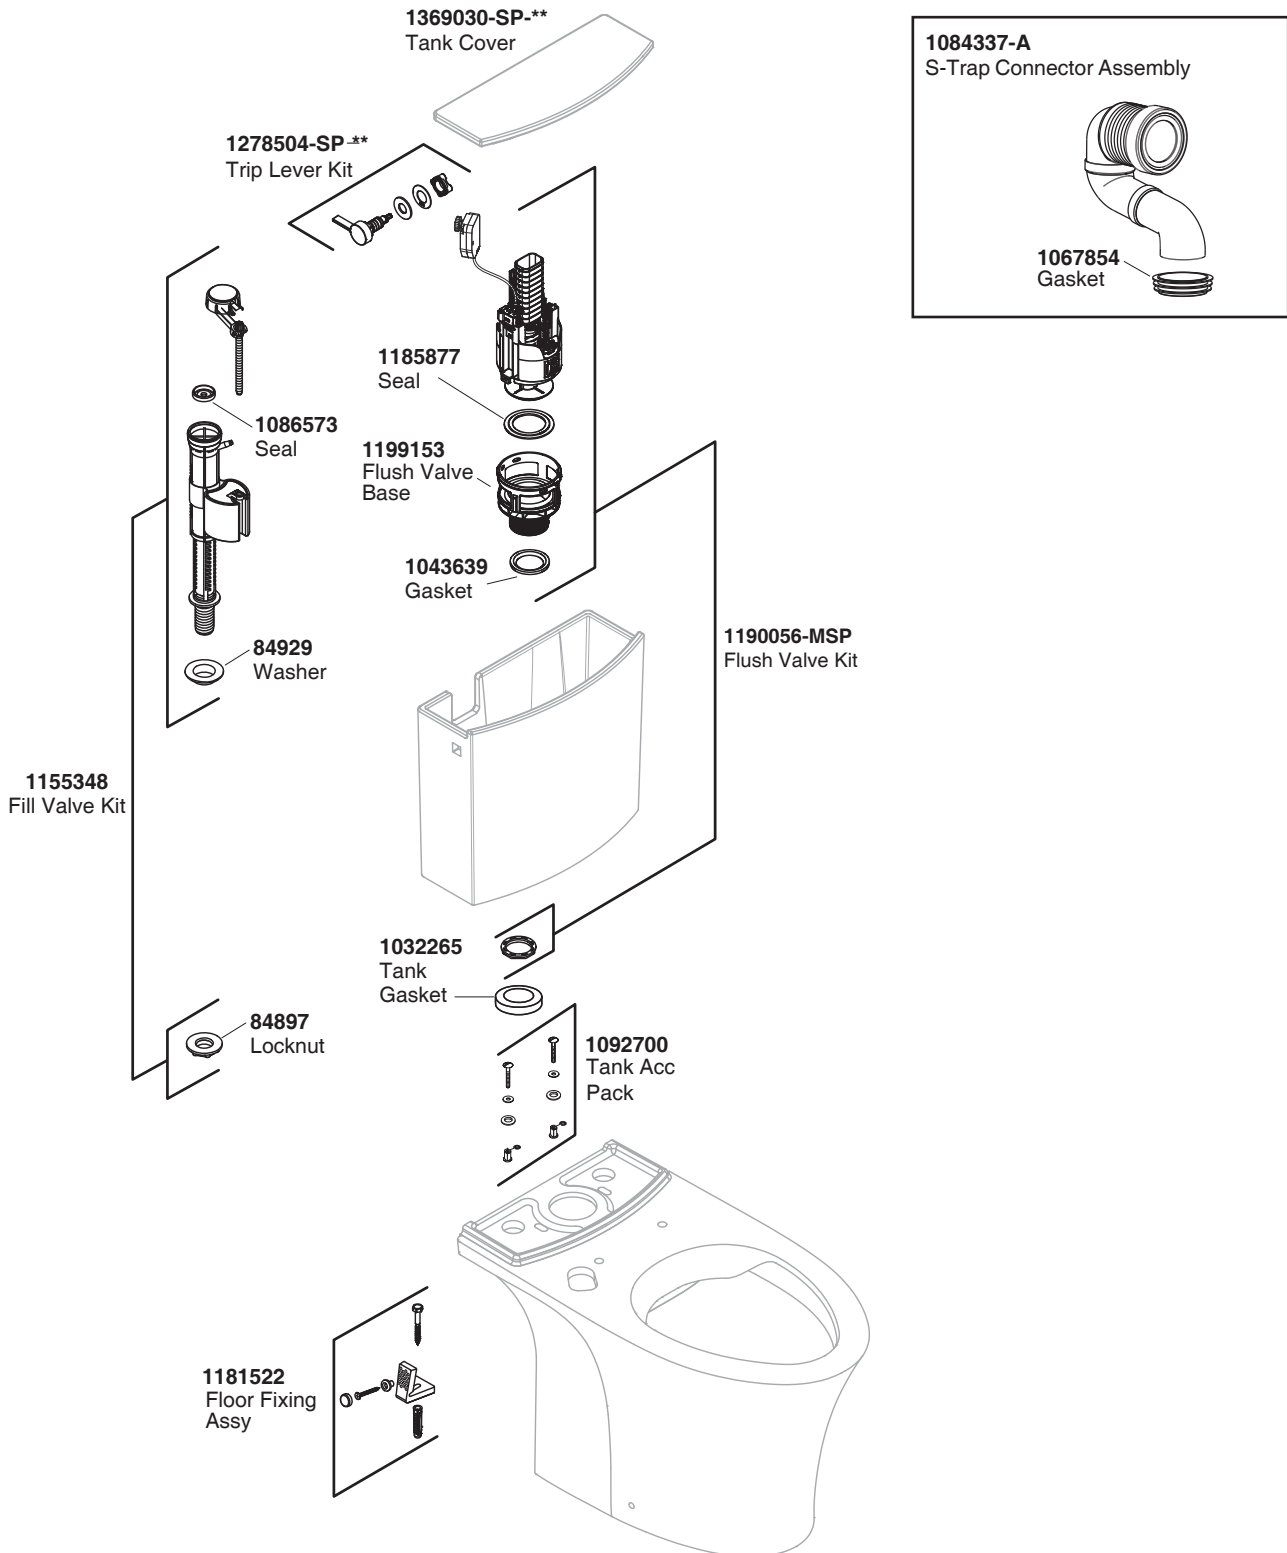

Model Toilet	Bowl	Tank	Connector
K-31190K-HC-**	K-31189K-HC-**	K-23625K-**	1084337-A

\*\*Finish/color code must be specified when ordering.